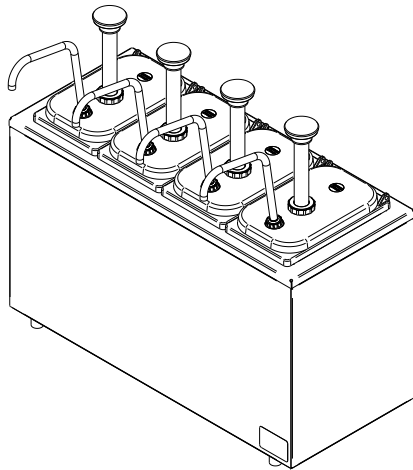

SERVER

• E S S E N T I A L S •

262.628.5600 | 800.558.8722
spsales@server-products.com

83700

Cold Station with
4 Jars & Stainless
Steel Pumps

Complete View for Reference

**QTY. 4
CONDIMENT PUMP
CP-F
83330**

**QTY. 4
DEEP
WHITE PLASTIC
FOUNTAIN JAR
82557**

**SERVING BAR
83600**

*This base can fit Qty. 4
Eutectic Ice Packs
(not included)*

*Order Qty. 4
p/n 94141*