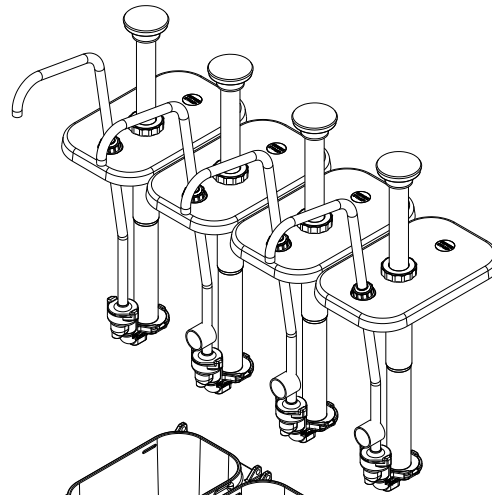

SERVER

• E S S E N T I A L S •

262.628.5600 | 800.558.8722
spsales@server-products.com

83700

Cold Station with
4 Jars & Stainless
Steel Pumps

Complete View for Reference

**QTY. 4
CONDIMENT PUMP
CP-F
83330**

**QTY. 4
DEEP
WHITE PLASTIC
FOUNTAIN JAR
82557**

**SERVING BAR
83600**

*This base can fit Qty. 4
Eutectic Ice Packs
(not included)*

*Order Qty. 4
p/n 94141*