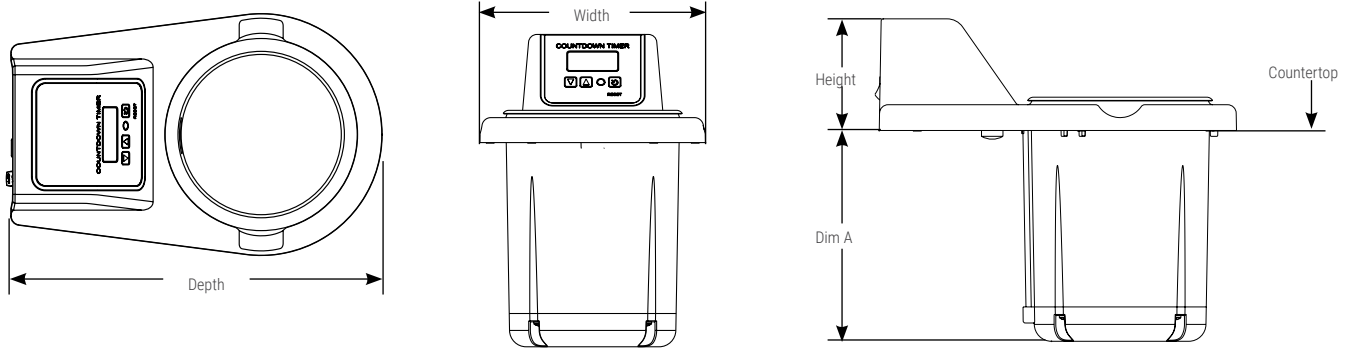

When it drains it pours. Start saving water.

CONSERVEWELL® UTENSIL HOLDER DROP-IN MODELS

Server ConserveWell® Utensil Holder is designed to hold utensils above 60° C as an alternative to a perpetual-flow dipper well. Thermal composite housing is cool-to-touch, includes (1) stainless steel inset and is sold with or without a countdown timer. When changing out water, be sure to fill the pan with 0.8-L of warm tap water, or up to the fill line. For use with plastic handled utensils and non-gel-filled dishers. NEMA 5-15P plug with 274-cm power cord. 2-Year warranty.

UTENSIL HOLDER

order amt	model/item	plug	description	capacity	dims (H x W x D)	cut out dimensions	electrical	watts	weight
☐	CW-DI 87845 87844 87846	AUST EURO UK	drop-in with timer	0.8 L	8.6 x 17.3 x 26.4 cm	fits 14 to 16.5 cm openings	230 V AC 1 A	100	3.1 kg
☐	CW-DI 87848 87847 87849	AUST EURO UK	drop-in without timer						

CLEAN HAS NEVER BEEN MORE GREEN WITH CONSERVEWELL®
SERVER-PRODUCTS.COM | 1.262.628.5600